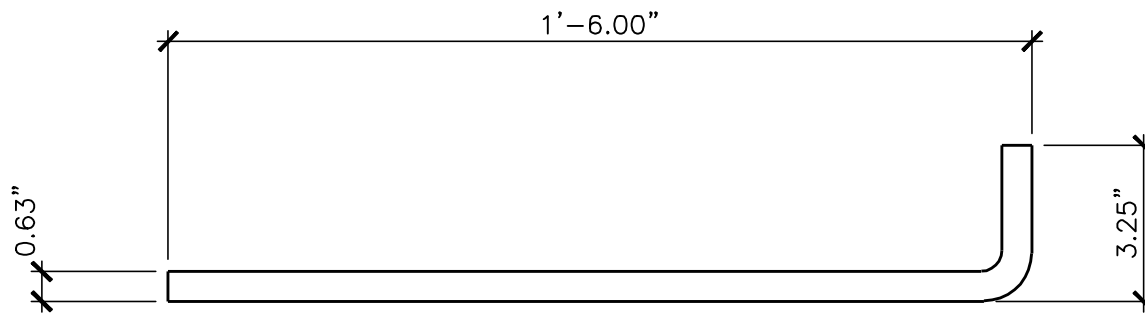

FRONT TOP
FASTENER X2

FRONT

SIDE

TOP

RETAINER

FRONT ASSEMBLED

FRONT

BOLT

	<p>PRODUCT DESCRIPTION: 18" STAINLESS STEEL CANE BOLT ALL DIMENSIONS $\pm 0.125"$</p>	<p>PART NUMBER: 4096-18SS/18SC</p>
--	--	--

FRONT TOP
FASTENER X2

FRONT

SIDE

TOP

RETAINER

FRONT

BOLT

FRONT ASSEMBLED

	<p>PRODUCT DESCRIPTION: 24" Stainless Steel Cane Bolt</p> <p>ALL DIMENSIONS $\pm 0.125"$</p>	<p>PART NUMBER: 4096-24SS / 24SC</p>
--	--	---

FRONT TOP
FASTENER X2

FRONT SIDE
RETAINER

TOP

FRONT ASSEMBLED

FRONT

BOLT

	<p>PRODUCT DESCRIPTION: 36/48" Stainless Steel Cane Bolt</p> <p>ALL DIMENSIONS $\pm 0.125"$</p>	<p>PART NUMBER: 4096-36SS, 48SS/36SC, 48SC</p>
--	---	---