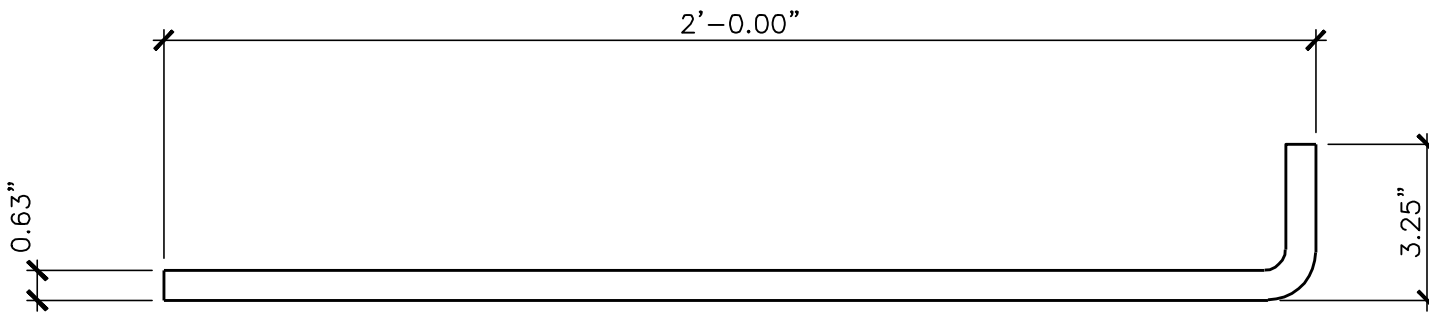

	<p>PRODUCT DESCRIPTION: 18" STAINLESS STEEL CANE BOLT ALL DIMENSIONS $\pm 0.125"$</p>	<p>PART NUMBER: 4096-18SS/18SC</p>
--	--	--

FRONT TOP
FASTENER X2

FRONT

SIDE

TOP

RETAINER

FRONT

BOLT

FRONT ASSEMBLED

	<p>PRODUCT DESCRIPTION: 24" Stainless Steel Cane Bolt</p> <p>ALL DIMENSIONS $\pm 0.125"$</p>	<p>PART NUMBER: 4096-24SS / 24SC</p>
--	--	---

FRONT TOP
FASTENER X2

FRONT SIDE
RETAINER

TOP

FRONT ASSEMBLED

FRONT

BOLT

	<p>PRODUCT DESCRIPTION: 36/48" Stainless Steel Cane Bolt</p> <p>ALL DIMENSIONS $\pm 0.125"$</p>	<p>PART NUMBER: 4096-36SS, 48SS/36SC, 48SC</p>
--	---	---