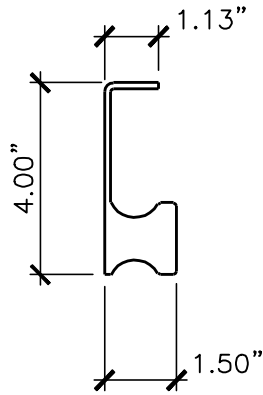

FRONT TOP
FASTENER X2

FRONT

SIDE

TOP

RETAINER

FRONT ASSEMBLED

FRONT

BOLT

	<p>PRODUCT DESCRIPTION: 18" STAINLESS STEEL CANE BOLT ALL DIMENSIONS $\pm 0.125"$</p>	<p>PART NUMBER: 4096-18SS/18SC</p>
--	--	--

FRONT TOP
FASTENER X2

FRONT

SIDE

TOP

RETAINER

FRONT

BOLT

FRONT ASSEMBLED

	<p>PRODUCT DESCRIPTION: 24" Stainless Steel Cane Bolt</p> <p>ALL DIMENSIONS $\pm 0.125"$</p>	<p>PART NUMBER: 4096-24SS / 24SC</p>
--	--	---

FRONT TOP
FASTENER X2

FRONT SIDE
RETAINER

TOP

FRONT ASSEMBLED

FRONT

BOLT

	<p>PRODUCT DESCRIPTION: 36/48" Stainless Steel Cane Bolt</p> <p>ALL DIMENSIONS $\pm 0.125"$</p>	<p>PART NUMBER: 4096-36SS, 48SS/36SC, 48SC</p>
--	---	---