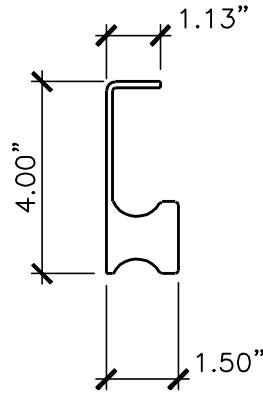

FRONT TOP
FASTENER X2

FRONT

SIDE

TOP

RETAINER

FRONT ASSEMBLED

FRONT

BOLT

	<p>PRODUCT DESCRIPTION: 18" STAINLESS STEEL CANE BOLT ALL DIMENSIONS $\pm 0.125"$</p>	<p>PART NUMBER: 4096-18SS/18SC</p>
--	--	--

FRONT TOP
FASTENER X2

FRONT

SIDE

TOP

RETAINER

FRONT

BOLT

FRONT ASSEMBLED

	<p>PRODUCT DESCRIPTION: 24" Stainless Steel Cane Bolt</p> <p>ALL DIMENSIONS $\pm 0.125"$</p>	<p>PART NUMBER: 4096-24SS / 24SC</p>
--	--	---

FRONT TOP
FASTENER X2

FRONT SIDE
RETAINER

TOP

FRONT ASSEMBLED

FRONT

BOLT

	<p>PRODUCT DESCRIPTION: 36/48" Stainless Steel Cane Bolt</p> <p>ALL DIMENSIONS $\pm 0.125"$</p>	<p>PART NUMBER: 4096-36SS, 48SS/36SC, 48SC</p>
--	---	---