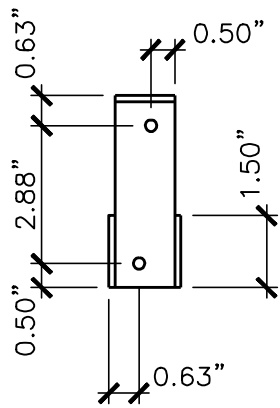

FRONT TOP
FASTENER X2

FRONT

SIDE

TOP

RETAINER

FRONT ASSEMBLED

FRONT

BOLT

	<p>PRODUCT DESCRIPTION: 18" STAINLESS STEEL CANE BOLT ALL DIMENSIONS $\pm 0.125"$</p>	<p>PART NUMBER: 4096-18SS/18SC</p>
--	--	--

FRONT TOP
FASTENER X2

FRONT

SIDE

TOP

RETAINER

FRONT

BOLT

FRONT ASSEMBLED

	<p>PRODUCT DESCRIPTION: 24" Stainless Steel Cane Bolt</p> <p>ALL DIMENSIONS $\pm 0.125"$</p>	<p>PART NUMBER: 4096-24SS / 24SC</p>
--	--	---

FRONT TOP
FASTENER X2

FRONT SIDE
RETAINER

TOP

FRONT ASSEMBLED

FRONT

BOLT

	<p>PRODUCT DESCRIPTION: 36/48" Stainless Steel Cane Bolt</p> <p>ALL DIMENSIONS $\pm 0.125"$</p>	<p>PART NUMBER: 4096-36SS, 48SS/36SC, 48SC</p>
--	---	---