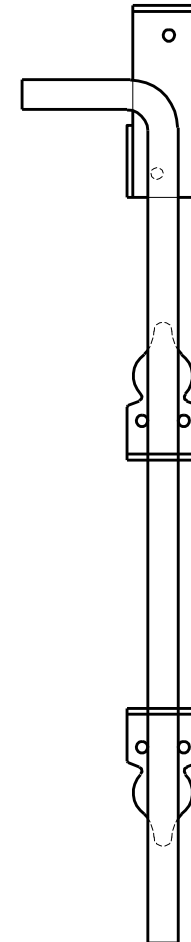

FRONT TOP
FASTENER X2

FRONT

SIDE

TOP

RETAINER

FRONT ASSEMBLED

FRONT

BOLT

	<p>PRODUCT DESCRIPTION: 18" STAINLESS STEEL CANE BOLT ALL DIMENSIONS $\pm 0.125"$</p>	<p>PART NUMBER: 4096-18SS/18SC</p>
--	--	--

FRONT TOP
FASTENER X2

FRONT

SIDE

TOP

RETAINER

FRONT

BOLT

FRONT ASSEMBLED

	<p>PRODUCT DESCRIPTION: 24" Stainless Steel Cane Bolt</p> <p>ALL DIMENSIONS $\pm 0.125"$</p>	<p>PART NUMBER: 4096-24SS / 24SC</p>
--	--	---

FRONT TOP
FASTENER X2

FRONT SIDE
RETAINER

TOP

FRONT ASSEMBLED

FRONT

BOLT

	<p>PRODUCT DESCRIPTION: 36/48" Stainless Steel Cane Bolt</p> <p>ALL DIMENSIONS $\pm 0.125"$</p>	<p>PART NUMBER: 4096-36SS, 48SS/36SC, 48SC</p>
--	---	---