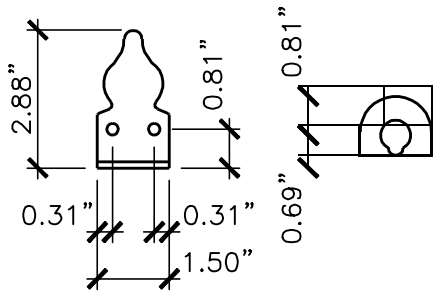

FRONT TOP
FASTENER X2

FRONT

SIDE

TOP

RETAINER

FRONT ASSEMBLED

FRONT

BOLT

	<p>PRODUCT DESCRIPTION: 18" STAINLESS STEEL CANE BOLT ALL DIMENSIONS $\pm 0.125"$</p>	<p>PART NUMBER: 4096-18SS/18SC</p>
--	--	--

FRONT TOP
FASTENER X2

FRONT

SIDE

TOP

RETAINER

FRONT

BOLT

FRONT ASSEMBLED

	<p>PRODUCT DESCRIPTION: 24" Stainless Steel Cane Bolt</p> <p>ALL DIMENSIONS $\pm 0.125"$</p>	<p>PART NUMBER: 4096-24SS / 24SC</p>
--	--	---

FRONT TOP
FASTENER X2

FRONT SIDE
RETAINER

TOP

FRONT ASSEMBLED

FRONT

BOLT

	<p>PRODUCT DESCRIPTION: 36/48" Stainless Steel Cane Bolt</p> <p>ALL DIMENSIONS $\pm 0.125"$</p>	<p>PART NUMBER: 4096-36SS, 48SS/36SC, 48SC</p>
--	---	---