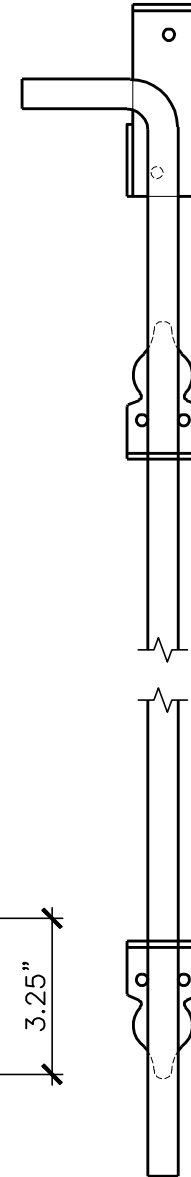

FRONT TOP
FASTENER X2

FRONT

SIDE

TOP

RETAINER

FRONT ASSEMBLED

FRONT

BOLT

	<p>PRODUCT DESCRIPTION: 18" STAINLESS STEEL CANE BOLT ALL DIMENSIONS $\pm 0.125"$</p>	<p>PART NUMBER: 4096-18SS/18SC</p>
--	--	--

FRONT TOP
FASTENER X2

FRONT

SIDE

TOP

RETAINER

FRONT

BOLT

FRONT ASSEMBLED

	<p>PRODUCT DESCRIPTION: 24" Stainless Steel Cane Bolt</p> <p>ALL DIMENSIONS $\pm 0.125"$</p>	<p>PART NUMBER: 4096-24SS / 24SC</p>
--	--	---

FRONT TOP
FASTENER X2

FRONT SIDE
RETAINER

TOP

FRONT ASSEMBLED

FRONT

BOLT

	<p>PRODUCT DESCRIPTION: 36/48" Stainless Steel Cane Bolt</p> <p>ALL DIMENSIONS $\pm 0.125"$</p>	<p>PART NUMBER: 4096-36SS, 48SS/36SC, 48SC</p>
--	---	---