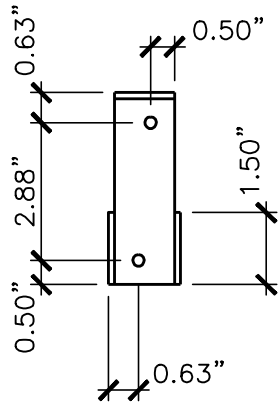

	<p>PRODUCT DESCRIPTION: 18" STAINLESS STEEL CANE BOLT ALL DIMENSIONS $\pm 0.125"$</p>	<p>PART NUMBER: 4096-18SS/18SC</p>
--	--	--

FRONT TOP
FASTENER X2

FRONT

SIDE

TOP

RETAINER

FRONT

BOLT

FRONT ASSEMBLED

	<p>PRODUCT DESCRIPTION: 24" Stainless Steel Cane Bolt</p> <p>ALL DIMENSIONS $\pm 0.125"$</p>	<p>PART NUMBER: 4096-24SS / 24SC</p>
--	--	---

FRONT TOP
FASTENER X2

FRONT SIDE
RETAINER

TOP

FRONT ASSEMBLED

FRONT

BOLT

	<p>PRODUCT DESCRIPTION: 36/48" Stainless Steel Cane Bolt</p> <p>ALL DIMENSIONS $\pm 0.125"$</p>	<p>PART NUMBER: 4096-36SS, 48SS/36SC, 48SC</p>
--	---	---