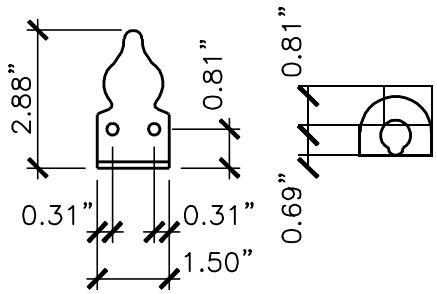

	<p>PRODUCT DESCRIPTION: 18" STAINLESS STEEL CANE BOLT ALL DIMENSIONS $\pm 0.125"$</p>	<p>PART NUMBER: 4096-18SS/18SC</p>
--	--	--

FRONT TOP
FASTENER X2

FRONT

SIDE

TOP

RETAINER

FRONT

BOLT

FRONT ASSEMBLED

	<p>PRODUCT DESCRIPTION: 24" Stainless Steel Cane Bolt</p> <p>ALL DIMENSIONS $\pm 0.125"$</p>	<p>PART NUMBER: 4096-24SS / 24SC</p>
--	--	---

FRONT TOP
FASTENER X2

FRONT SIDE
RETAINER

TOP

FRONT ASSEMBLED

FRONT

BOLT

	<p>PRODUCT DESCRIPTION: 36/48" Stainless Steel Cane Bolt</p> <p>ALL DIMENSIONS $\pm 0.125"$</p>	<p>PART NUMBER: 4096-36SS, 48SS/36SC, 48SC</p>
--	---	---