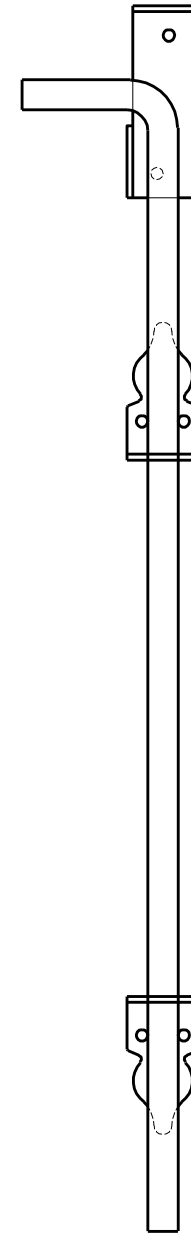

FRONT TOP
FASTENER X2

FRONT

SIDE

TOP

RETAINER

FRONT ASSEMBLED

FRONT

BOLT

	<p>PRODUCT DESCRIPTION: 18" STAINLESS STEEL CANE BOLT ALL DIMENSIONS $\pm 0.125"$</p>	<p>PART NUMBER: 4096-18SS/18SC</p>
--	--	--

FRONT TOP
FASTENER X2

FRONT

SIDE

TOP

RETAINER

FRONT

BOLT

FRONT ASSEMBLED

	<p>PRODUCT DESCRIPTION: 24" Stainless Steel Cane Bolt</p> <p>ALL DIMENSIONS $\pm 0.125"$</p>	<p>PART NUMBER: 4096-24SS / 24SC</p>
--	--	---

FRONT TOP
FASTENER X2

FRONT SIDE
RETAINER

TOP

FRONT ASSEMBLED

FRONT

BOLT

	<p>PRODUCT DESCRIPTION: 36/48" Stainless Steel Cane Bolt</p> <p>ALL DIMENSIONS $\pm 0.125"$</p>	<p>PART NUMBER: 4096-36SS, 48SS/36SC, 48SC</p>
--	---	---