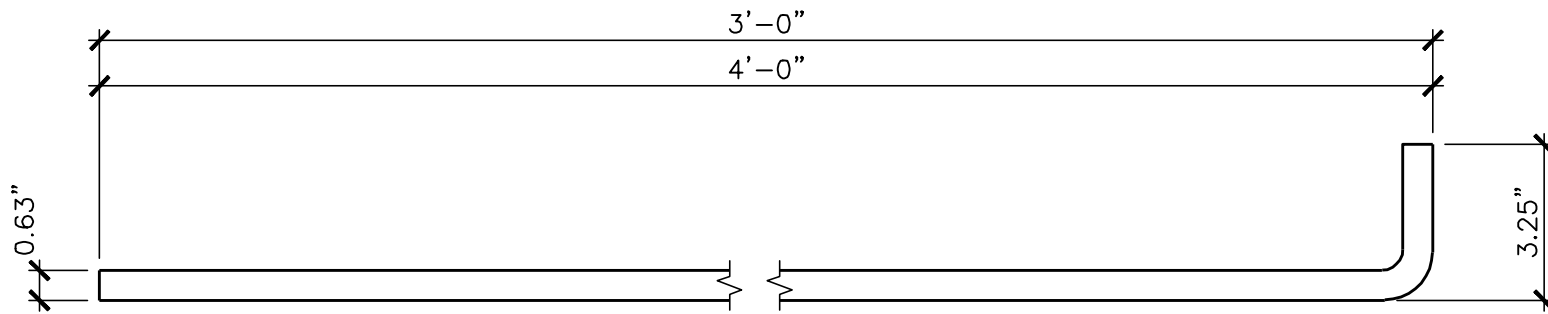

	<p>PRODUCT DESCRIPTION: 18" STAINLESS STEEL CANE BOLT ALL DIMENSIONS $\pm 0.125"$</p>	<p>PART NUMBER: 4096-18SS/18SC</p>
--	--	--

FRONT TOP
FASTENER X2

FRONT

SIDE

TOP

RETAINER

FRONT

BOLT

FRONT ASSEMBLED

	<p>PRODUCT DESCRIPTION: 24" Stainless Steel Cane Bolt</p> <p>ALL DIMENSIONS $\pm 0.125"$</p>	<p>PART NUMBER: 4096-24SS / 24SC</p>
--	--	---

FRONT TOP
FASTENER X2

FRONT SIDE
RETAINER

TOP

FRONT ASSEMBLED

FRONT

BOLT

	<p>PRODUCT DESCRIPTION: 36/48" Stainless Steel Cane Bolt</p> <p>ALL DIMENSIONS $\pm 0.125"$</p>	<p>PART NUMBER: 4096-36SS, 48SS/36SC, 48SC</p>
--	---	---