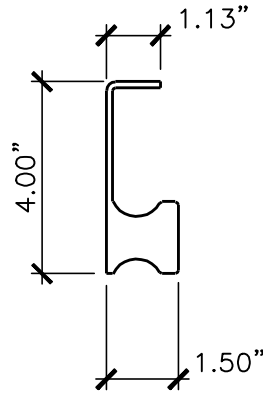

	<p>PRODUCT DESCRIPTION: 18" STAINLESS STEEL CANE BOLT ALL DIMENSIONS $\pm 0.125"$</p>	<p>PART NUMBER: 4096-18SS/18SC</p>
--	--	--

FRONT TOP
FASTENER X2

FRONT

SIDE

TOP

RETAINER

FRONT

BOLT

FRONT ASSEMBLED

	<p>PRODUCT DESCRIPTION: 24" Stainless Steel Cane Bolt</p> <p>ALL DIMENSIONS $\pm 0.125"$</p>	<p>PART NUMBER: 4096-24SS / 24SC</p>
--	--	---

FRONT TOP
FASTENER X2

FRONT SIDE
RETAINER

TOP

FRONT ASSEMBLED

FRONT

BOLT

	<p>PRODUCT DESCRIPTION: 36/48" Stainless Steel Cane Bolt</p> <p>ALL DIMENSIONS $\pm 0.125"$</p>	<p>PART NUMBER: 4096-36SS, 48SS/36SC, 48SC</p>
--	---	---