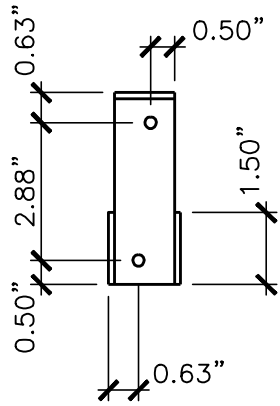

FRONT TOP
FASTENER X2

FRONT

SIDE

TOP

RETAINER

FRONT ASSEMBLED

FRONT

BOLT

	<p>PRODUCT DESCRIPTION: 18" STAINLESS STEEL CANE BOLT ALL DIMENSIONS $\pm 0.125"$</p>	<p>PART NUMBER: 4096-18SS/18SC</p>
--	--	--

FRONT TOP
FASTENER X2

FRONT

SIDE

TOP

RETAINER

FRONT

BOLT

FRONT ASSEMBLED

	<p>PRODUCT DESCRIPTION: 24" Stainless Steel Cane Bolt</p> <p>ALL DIMENSIONS $\pm 0.125"$</p>	<p>PART NUMBER: 4096-24SS / 24SC</p>
--	--	---

FRONT TOP
FASTENER X2

FRONT SIDE
RETAINER

TOP

FRONT ASSEMBLED

FRONT

BOLT

	<p>PRODUCT DESCRIPTION: 36/48" Stainless Steel Cane Bolt</p> <p>ALL DIMENSIONS $\pm 0.125"$</p>	<p>PART NUMBER: 4096-36SS, 48SS/36SC, 48SC</p>
--	---	---